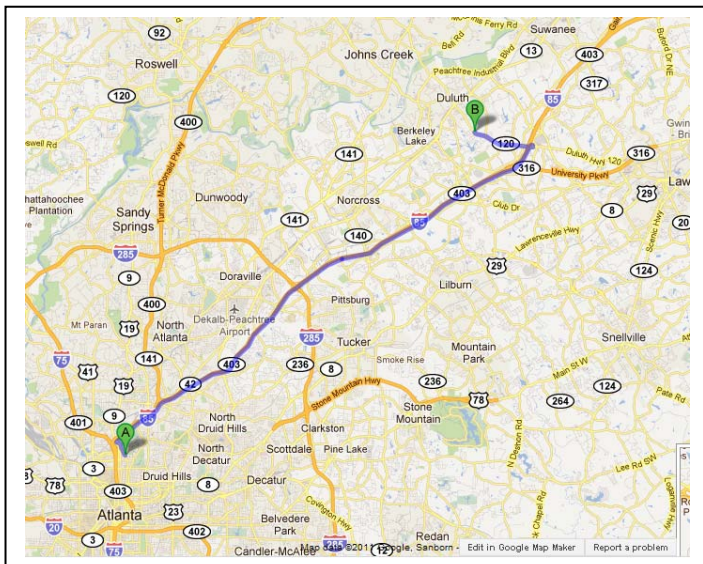

**FIRST BAPTIST CHURCH OF DULUTH
Sanctuary
2908 Highway 120
Duluth, GA 30096
770-476-3788**

***Please note that, due to safety concerns, there will be no seating in the balcony of the church sanctuary. Seating in this venue is in pews.**

The check-in desk will be in the front lobby. Please enter the sanctuary through the front door that is facing Highway 120. Do not enter from the back of the church. Thank you.

EXIT 105 GA 120/BOGGS RD

Driving Directions

From Atlanta or Norcross:

Take I-85 North to GA Highway 120 (**Exit 105**). Stay in the 120 West lane for Duluth Highway 120. The church is approximately 2.5 miles on the right (at 2908 Highway 120).

From Buford:

Take I-85 South to Duluth Highway 120. Turn right on Duluth Highway 120. Our church is approximately 2.5 miles on the right (at 2908 Highway 120).